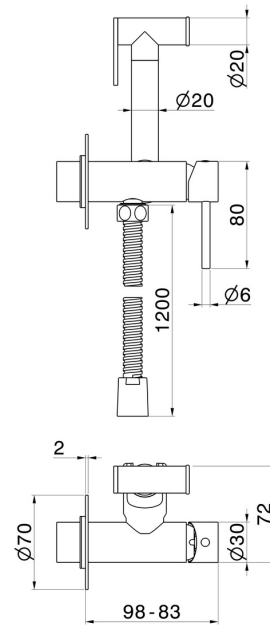

TECHNICAL DRAWING