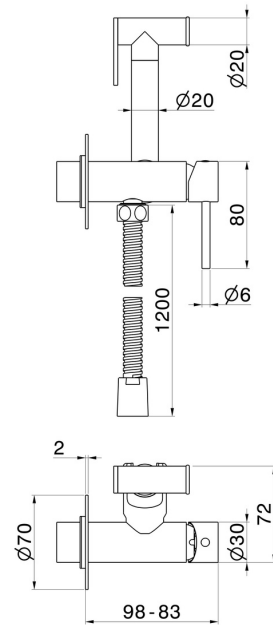

886E.M0.077

Single lever mixer, hot and cold water, for personal hygiene and toilet - finish Carbon Satin

FEATURES

Material	Brass
Technology	Save Water
Installation	Wall concealed part
Required for installation	<u>31093.00.000</u>

TECHNICAL DRAWING

886E.M0.077

Single lever mixer, hot and cold water, for personal hygiene and toilet - finish Carbon Satin

AVAILABLE FINISHES

M0.077

Carbon Satin

01.014

finish Matt White