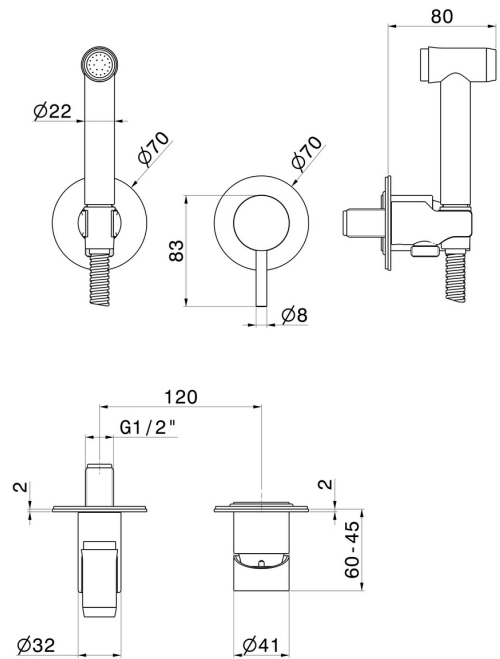

**69681EX.59.064**

Single lever mixer, hot and cold water, for personal hygiene and toilet. External part - finish PVD Brushed Gun Metal

PVD Brushed Gun Metal

**FEATURES**

Material	<b>Stainless Steel</b>
Technology	<b>Save Water</b>
Installation	<b>Wall concealed part</b>
Control type	<b>Single lever</b>
Water mixing	<b>Mechanical</b>
Required for installation	<b><u>27852.00.000</u></b>

**TECHNICAL DRAWING**

**69681EX.59.064**

Single lever mixer, hot and cold water, for personal hygiene and toilet. External part - finish PVD Brushed Gun Metal