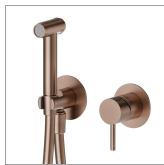

**69681EX.59.067**

Single lever mixer, hot and cold water, for personal hygiene and toilet. External part - finish PVD Brushed Copper Bronze

PVD Brushed Copper Bronze

**FEATURES**

|                           |                            |
|---------------------------|----------------------------|
| Material                  | <b>Stainless Steel</b>     |
| Technology                | <b>Save Water</b>          |
| Installation              | <b>Wall concealed part</b> |
| Control type              | <b>Single lever</b>        |
| Water mixing              | <b>Mechanical</b>          |
| Required for installation | <b><u>27852.00.000</u></b> |

**TECHNICAL DRAWING**

**69681EX.59.067**

Single lever mixer, hot and cold water, for personal hygiene and toilet. External part - finish PVD Brushed Copper Bronze

#### AVAILABLE FINISHES

---

**59.067**

PVD Brushed Copper Bronze

**50.050**

finish Stainless Steel

**59.064**

finish PVD Brushed Gun Metal

**59.097**

finish PVD Brushed Gold

**59.098**

finish PVD Brushed Pale Gold