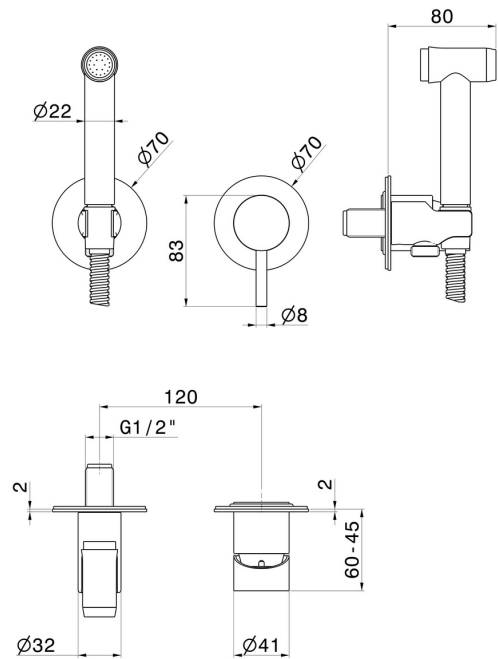

**69681EX.59.067**

Single lever mixer, hot and cold water, for personal hygiene and toilet. External part - finish PVD Brushed Copper Bronze

PVD Brushed Copper Bronze

**FEATURES**

|                           |                            |
|---------------------------|----------------------------|
| Material                  | <b>Stainless Steel</b>     |
| Technology                | <b>Save Water</b>          |
| Installation              | <b>Wall concealed part</b> |
| Control type              | <b>Single lever</b>        |
| Water mixing              | <b>Mechanical</b>          |
| Required for installation | <b><u>27852.00.000</u></b> |

**TECHNICAL DRAWING**

**69681EX.59.067**

Single lever mixer, hot and cold water, for personal hygiene and toilet. External part - finish PVD Brushed Copper Bronze