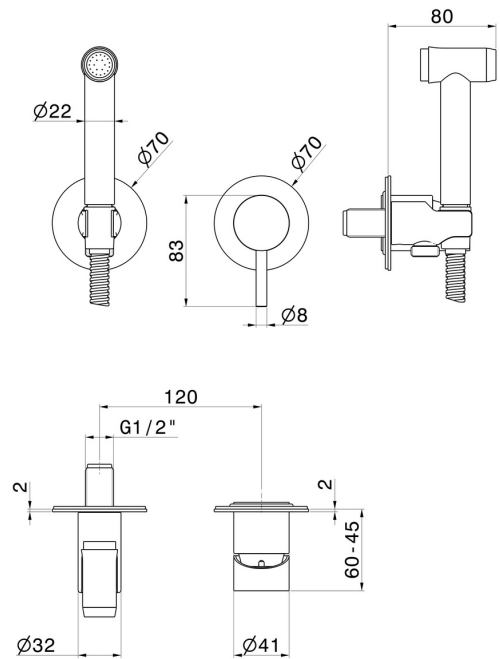

69681EX.59.097

Single lever mixer, hot and cold water, for personal hygiene and toilet. External part - finish PVD Brushed Gold

FEATURES

Material	Stainless Steel
Technology	Save Water
Installation	Wall concealed part
Control type	Single lever
Water mixing	Mechanical
Required for installation	<u>27852.00.000</u>

TECHNICAL DRAWING

69681EX.59.097

Single lever mixer, hot and cold water, for personal hygiene and toilet. External part - finish PVD Brushed Gold

AVAILABLE FINISHES

59.097

PVD Brushed Gold

50.050

finish Stainless Steel

59.064

finish PVD Brushed Gun Metal

59.067

finish PVD Brushed Copper Bronze

59.098

finish PVD Brushed Pale Gold