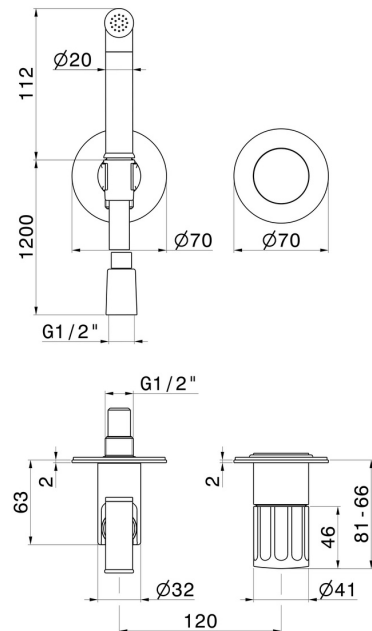

72896E.01.014

Single lever mixer, hot and cold water, for personal hygiene and toilet. External part - finish Matt White

FEATURES

Material	Brass
Technology	Save Water
Installation	Wall concealed part
Water mixing	Mechanical
Required for installation	<u>27852.00.000</u>

TECHNICAL DRAWING

 **AR Preview**
try it in your home

More Details
on our [website](#)

72896E.01.014

Single lever mixer, hot and cold water, for personal hygiene and toilet. External part - finish Matt White