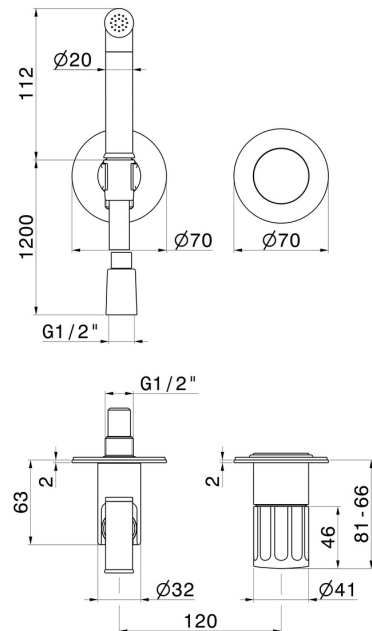

72896E.01.093

Single lever mixer, hot and cold water, for personal hygiene and toilet. External part - finish Matt Black

FEATURES

Material	Brass
Technology	Save Water
Installation	Wall concealed part
Water mixing	Mechanical
Required for installation	<u>27852.00.000</u>

TECHNICAL DRAWING

 **AR Preview**
try it in your home

More Details
on our [website](#)

72896E.01.093

Single lever mixer, hot and cold water, for personal hygiene and toilet. External part - finish Matt Black