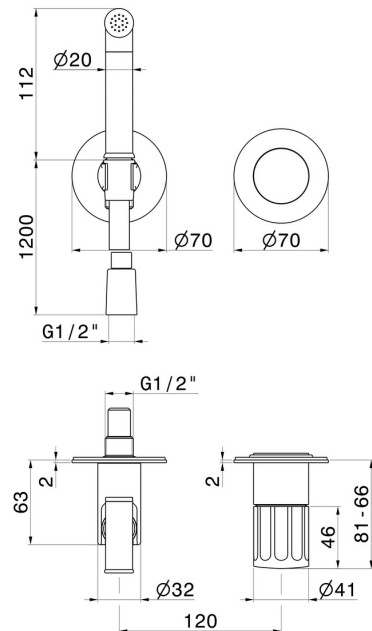

72896E.59.064

Single lever mixer, hot and cold water, for personal hygiene and toilet. External part - finish PVD Brushed Gun Metal

PVD Brushed Gun Metal

FEATURES

Material	Brass
Technology	Save Water
Installation	Wall concealed part
Water mixing	Mechanical
Required for installation	<u>27852.00.000</u>

TECHNICAL DRAWING

72896E.59.064

Single lever mixer, hot and cold water, for personal hygiene and toilet. External part - finish PVD Brushed Gun Metal

AVAILABLE FINISHES

59.064

PVD Brushed Gun Metal

01.014

finish Matt White