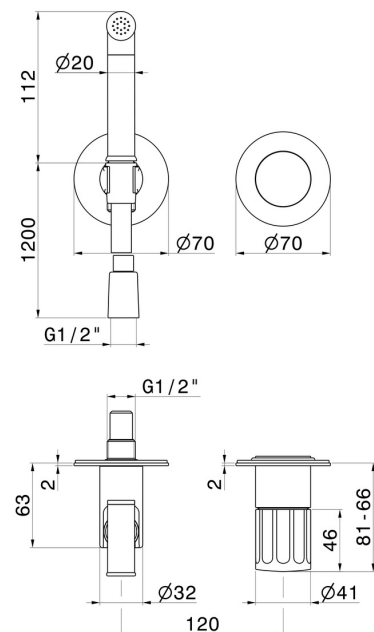

72896E.59.067

Single lever mixer, hot and cold water, for personal hygiene and toilet. External part - finish PVD Brushed Copper Bronze

PVD Brushed Copper Bronze

FEATURES

Material	Brass
Technology	Save Water
Installation	Wall concealed part
Water mixing	Mechanical
Required for installation	<u>27852.00.000</u>

TECHNICAL DRAWING

72896E.59.067

Single lever mixer, hot and cold water, for personal hygiene and toilet. External part - finish PVD Brushed Copper Bronze

AVAILABLE FINISHES

59.067

PVD Brushed Copper Bronze