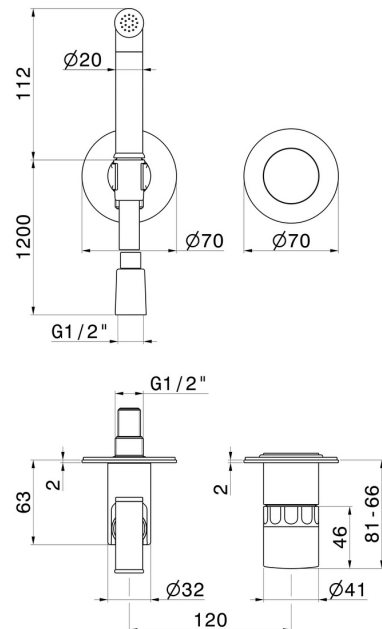

72996E.01.014

Single lever mixer, hot and cold water, for personal hygiene and toilet. External part - finish Matt White

FEATURES

Material	Brass/Marble
Technology	Save Water
Installation	Wall concealed part
Control type	Single lever
Water mixing	Mechanical
Required for installation	<u>27852.00.000</u>

TECHNICAL DRAWING

 **AR Preview**
try it in your home

More Details
on our [website](#)

72996E.01.014

Single lever mixer, hot and cold water, for personal hygiene and toilet. External part - finish Matt White