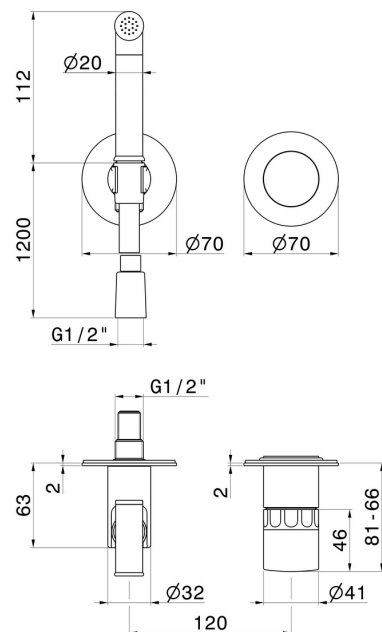

72996E.01.093

Single lever mixer, hot and cold water, for personal hygiene and toilet. External part - finish Matt Black

FEATURES

Material	Brass/Marble
Technology	Save Water
Installation	Wall concealed part
Control type	Single lever
Water mixing	Mechanical
Required for installation	<u>27852.00.000</u>

TECHNICAL DRAWING

 **AR Preview**
try it in your home

More Details
on our [website](#)

72996E.01.093

Single lever mixer, hot and cold water, for personal hygiene and toilet. External part - finish Matt Black