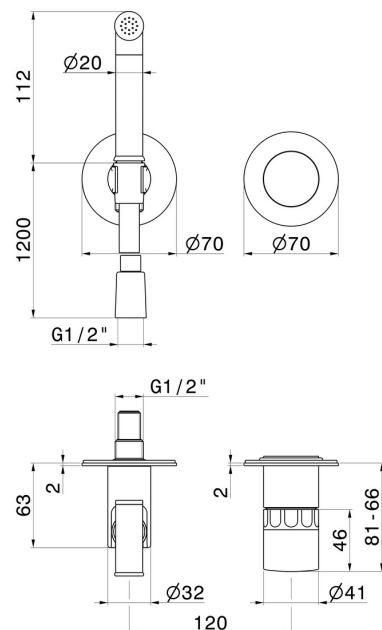

72996E.21.018

Single lever mixer, hot and cold water, for personal hygiene and toilet. External part - finish Chrome

Chrome

FEATURES

Material	Brass/Marble
Technology	Save Water
Installation	Wall concealed part
Control type	Single lever
Water mixing	Mechanical
Required for installation	<u>27852.00.000</u>

TECHNICAL DRAWING

 **AR Preview**
try it in your home

More Details
on our [website](#)

72996E.21.018

Single lever mixer, hot and cold water, for personal hygiene and toilet. External part - finish Chrome

AVAILABLE FINISHES