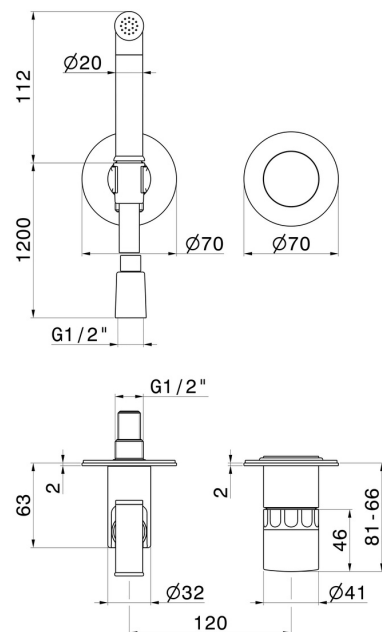

72996E.59.064

Single lever mixer, hot and cold water, for personal hygiene and toilet. External part - finish PVD Brushed Gun Metal

PVD Brushed Gun Metal

FEATURES

Material	Brass/Marble
Technology	Save Water
Installation	Wall concealed part
Control type	Single lever
Water mixing	Mechanical
Required for installation	<u>27852.00.000</u>

TECHNICAL DRAWING

72996E.59.064

Single lever mixer, hot and cold water, for personal hygiene and toilet. External part - finish PVD Brushed Gun Metal

AVAILABLE FINISHES

59.064

PVD Brushed Gun Metal

01.014

finish Matt White