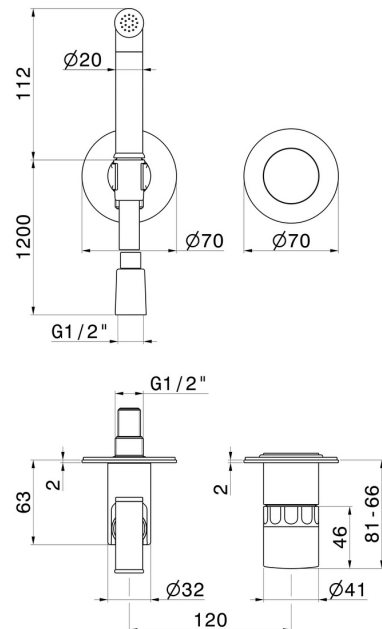

72996E.59.066

Single lever mixer, hot and cold water, for personal hygiene and toilet. External part - finish PVD Brushed steel

FEATURES

Material	Brass/Marble
Technology	Save Water
Installation	Wall concealed part
Control type	Single lever
Water mixing	Mechanical
Required for installation	<u>27852.00.000</u>

TECHNICAL DRAWING

72996E.59.066

Single lever mixer, hot and cold water, for personal hygiene and toilet. External part - finish PVD
Brushed steel

AVAILABLE FINISHES

59.066

PVD Brushed steel

01.014

finish Matt White