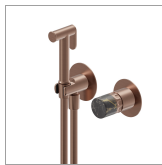

72996E.59.067

Single lever mixer, hot and cold water, for personal hygiene and toilet. External part - finish PVD Brushed Copper Bronze

FEATURES

Material	Brass/Marble
Technology	Save Water
Installation	Wall concealed part
Control type	Single lever
Water mixing	Mechanical
Required for installation	<u>27852.00.000</u>

TECHNICAL DRAWING

72996E.59.067

Single lever mixer, hot and cold water, for personal hygiene and toilet. External part - finish PVD Brushed Copper Bronze

AVAILABLE FINISHES

59.067

PVD Brushed Copper Bronze

01.014

finish Matt White

01.093

finish Matt Black

21.018

finish Chrome

59.064

finish PVD Brushed Gun Metal

59.066

finish PVD Brushed steel

59.098

finish PVD Brushed Pale Gold

61.020

finish PVD Glossy Gold