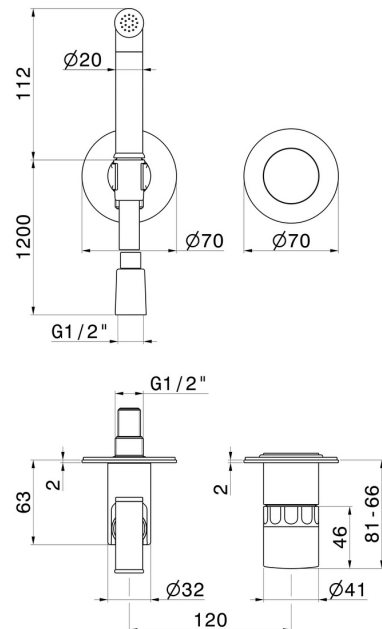

72996E.59.067

Single lever mixer, hot and cold water, for personal hygiene and toilet. External part - finish PVD Brushed Copper Bronze

FEATURES

Material	Brass/Marble
Technology	Save Water
Installation	Wall concealed part
Control type	Single lever
Water mixing	Mechanical
Required for installation	<u>27852.00.000</u>

TECHNICAL DRAWING

72996E.59.067

Single lever mixer, hot and cold water, for personal hygiene and toilet. External part - finish PVD Brushed Copper Bronze

AVAILABLE FINISHES

59.067

PVD Brushed Copper Bronze