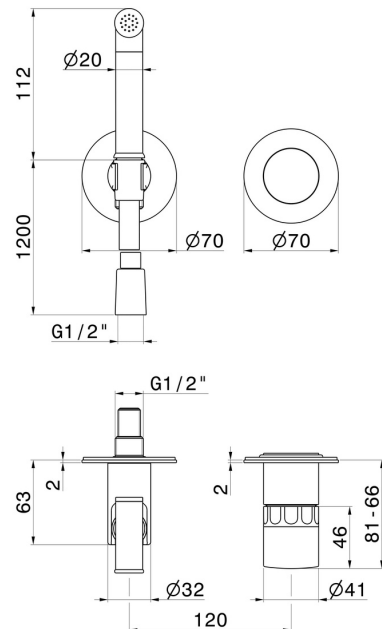

**72996E.59.098**

Single lever mixer, hot and cold water, for personal hygiene and toilet. External part - finish PVD Brushed Pale Gold

PVD Brushed Pale Gold

**FEATURES**

Material	<b>Brass/Marble</b>
Technology	<b>Save Water</b>
Installation	<b>Wall concealed part</b>
Control type	<b>Single lever</b>
Water mixing	<b>Mechanical</b>
Required for installation	<b><u>27852.00.000</u></b>

**TECHNICAL DRAWING**

**72996E.59.098**

Single lever mixer, hot and cold water, for personal hygiene and toilet. External part - finish PVD Brushed Pale Gold

**AVAILABLE FINISHES**

---

**59.098**

PVD Brushed Pale Gold