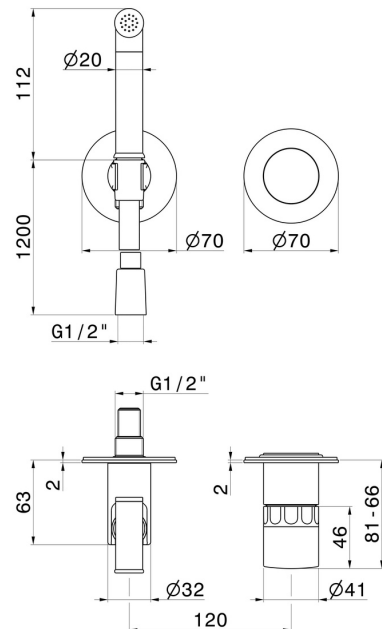

**72996E.61.020**

Single lever mixer, hot and cold water, for personal hygiene and toilet. External part - finish PVD Glossy Gold

PVD Glossy Gold

**FEATURES**

Material	<b>Brass/Marble</b>
Technology	<b>Save Water</b>
Installation	<b>Wall concealed part</b>
Control type	<b>Single lever</b>
Water mixing	<b>Mechanical</b>
Required for installation	<b><u>27852.00.000</u></b>

**TECHNICAL DRAWING**

**AR Preview**  
try it in your home

More Details  
on our [website](#)

**72996E.61.020**

Single lever mixer, hot and cold water, for personal hygiene and toilet. External part - finish PVD Glossy Gold