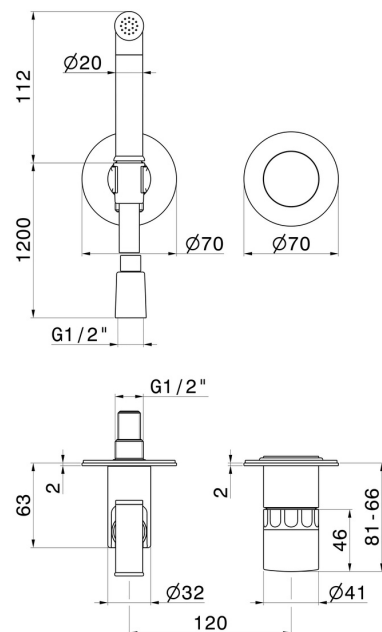

## 73096E.01.014

Single lever mixer, hot and cold water, for personal hygiene and toilet. External part - finish Matt White

### FEATURES

Material	<b>Brass/Marble</b>
Installation	<b>Wall concealed part</b>
Control type	<b>Single lever</b>
Water mixing	<b>Mechanical</b>
Required for installation	<b><u>27852.00.000</u></b>

### TECHNICAL DRAWING

**73096E.01.014**

Single lever mixer, hot and cold water, for personal hygiene and toilet. External part - finish Matt White

**AVAILABLE FINISHES**

---

**01.014**

Matt White

**01.093**