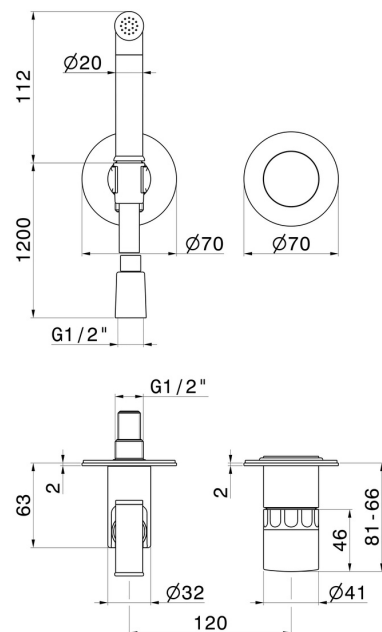

73096E.01.093

Single lever mixer, hot and cold water, for personal hygiene and toilet. External part - finish Matt Black

FEATURES

Material	Brass/Marble
Installation	Wall concealed part
Control type	Single lever
Water mixing	Mechanical
Required for installation	<u>27852.00.000</u>

TECHNICAL DRAWING

73096E.01.093

Single lever mixer, hot and cold water, for personal hygiene and toilet. External part - finish Matt Black

AVAILABLE FINISHES

01.093

Matt Black

01.014

finish Matt White