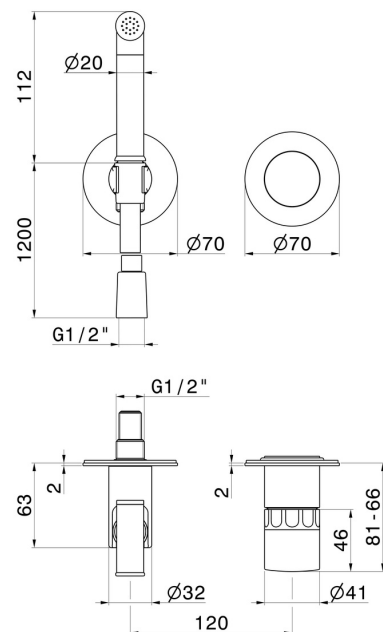

## 73096E.21.018

Single lever mixer, hot and cold water, for personal hygiene and toilet. External part - finish Chrome

### FEATURES

Material	<b>Brass/Marble</b>
Installation	<b>Wall concealed part</b>
Control type	<b>Single lever</b>
Water mixing	<b>Mechanical</b>
Required for installation	<b><u>27852.00.000</u></b>

### TECHNICAL DRAWING

 **AR Preview**  
try it in your home

**More Details**  
on our [website](#)

**73096E.21.018**

Single lever mixer, hot and cold water, for personal hygiene and toilet. External part - finish Chrome