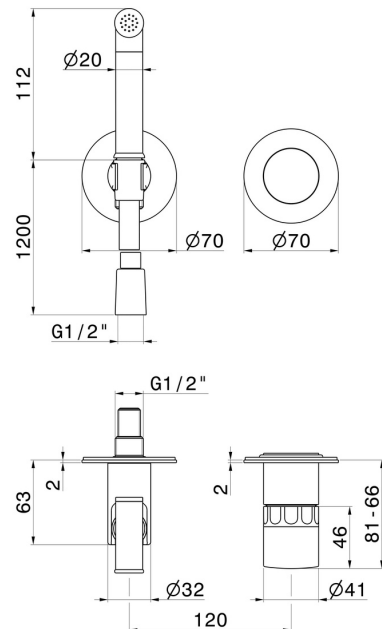

**73096E.59.064**

Single lever mixer, hot and cold water, for personal hygiene and toilet. External part - finish PVD Brushed Gun Metal

**FEATURES**

Material	<b>Brass/Marble</b>
Installation	<b>Wall concealed part</b>
Control type	<b>Single lever</b>
Water mixing	<b>Mechanical</b>
Required for installation	<b><u>27852.00.000</u></b>

**TECHNICAL DRAWING**

**73096E.59.064**

Single lever mixer, hot and cold water, for personal hygiene and toilet. External part - finish PVD Brushed Gun Metal

**AVAILABLE FINISHES**

---

**59.064**

PVD Brushed Gun Metal