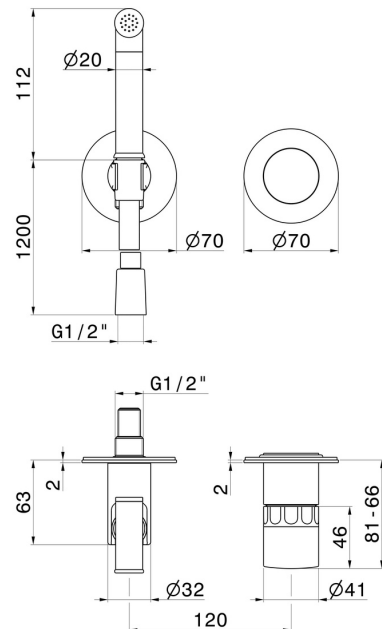

73096E.59.066

Single lever mixer, hot and cold water, for personal hygiene and toilet. External part - finish PVD Brushed steel

FEATURES

Material	Brass/Marble
Installation	Wall concealed part
Control type	Single lever
Water mixing	Mechanical
Required for installation	<u>27852.00.000</u>

TECHNICAL DRAWING

73096E.59.066

Single lever mixer, hot and cold water, for personal hygiene and toilet. External part - finish PVD
Brushed steel

AVAILABLE FINISHES

59.066

PVD Brushed steel

01.014

finish Matt White