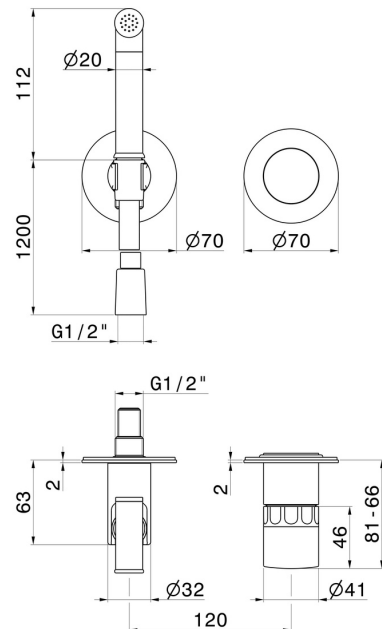

73096E.59.067

Single lever mixer, hot and cold water, for personal hygiene and toilet. External part - finish PVD Brushed Copper Bronze

FEATURES

Material	Brass/Marble
Installation	Wall concealed part
Control type	Single lever
Water mixing	Mechanical
Required for installation	<u>27852.00.000</u>

TECHNICAL DRAWING

73096E.59.067

Single lever mixer, hot and cold water, for personal hygiene and toilet. External part - finish PVD Brushed Copper Bronze

AVAILABLE FINISHES

59.067

PVD Brushed Copper Bronze