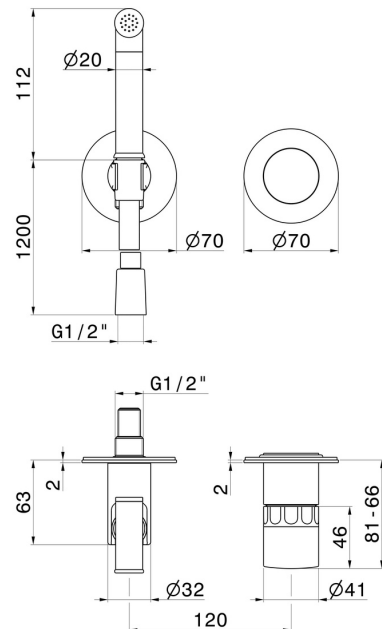

73096E.59.098

Single lever mixer, hot and cold water, for personal hygiene and toilet. External part - finish PVD Brushed Pale Gold

FEATURES

Material	Brass/Marble
Installation	Wall concealed part
Control type	Single lever
Water mixing	Mechanical
Required for installation	<u>27852.00.000</u>

TECHNICAL DRAWING

 **AR Preview**
try it in your home

More Details
on our [website](#)

73096E.59.098

Single lever mixer, hot and cold water, for personal hygiene and toilet. External part - finish PVD Brushed Pale Gold