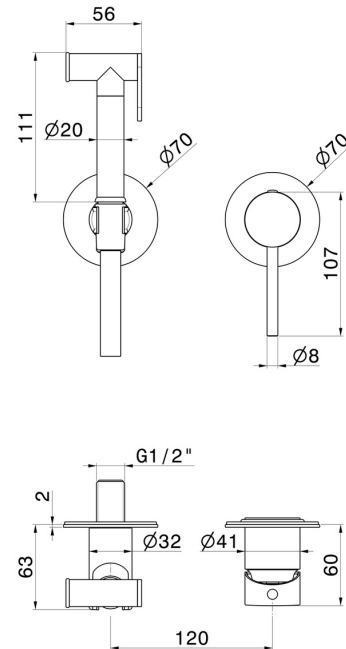

## 885.01.014

Single lever mixer, hot and cold water, for personal hygiene and toilet. External part - finish Matt White

Matt White

### FEATURES

Material	<b>Brass</b>
Technology	<b>Save Water</b>
Installation	<b>Wall concealed part</b>
Control type	<b>Single lever</b>
Water mixing	<b>Mechanical</b>
Required for installation	<b><u>27852.00.000</u></b>

### TECHNICAL DRAWING

 **AR Preview**  
try it in your home

**More Details**  
on our [website](#)

**885.01.014**

Single lever mixer, hot and cold water, for personal hygiene and toilet. External part - finish Matt White