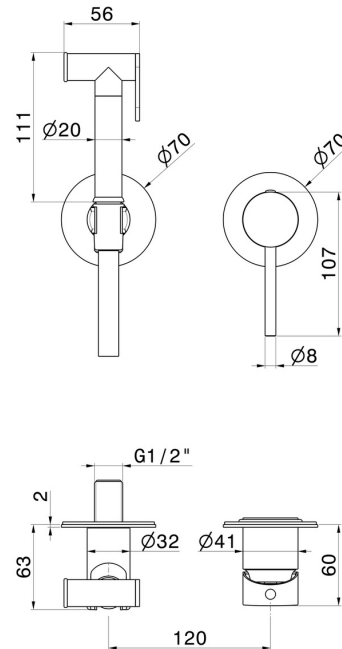

885.01.093

Single lever mixer, hot and cold water, for personal hygiene and toilet. External part - finish Matt Black

FEATURES

Material	Brass
Technology	Save Water
Installation	Wall concealed part
Control type	Single lever
Water mixing	Mechanical
Required for installation	<u>27852.00.000</u>

TECHNICAL DRAWING

AR Preview
try it in your home

More Details
on our [website](#)

885.01.093

Single lever mixer, hot and cold water, for personal hygiene and toilet. External part - finish Matt Black

AVAILABLE FINISHES