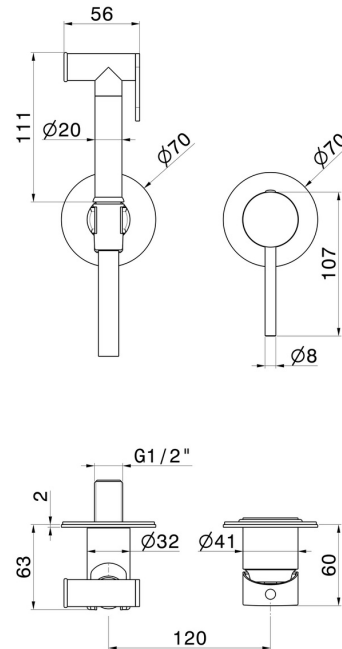

885.21.018

Single lever mixer, hot and cold water, for personal hygiene and toilet. External part - finish Chrome

Chrome

FEATURES

Material	Brass
Technology	Save Water
Installation	Wall concealed part
Control type	Single lever
Water mixing	Mechanical
Required for installation	<u>27852.00.000</u>

TECHNICAL DRAWING

885.21.018

Single lever mixer, hot and cold water, for personal hygiene and toilet. External part - finish Chrome

AVAILABLE FINISHES

21.018

Chrome

01.014

finish Matt White