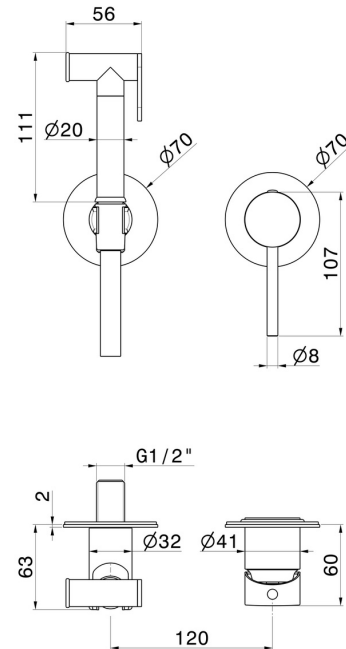

**885.58.061**

Single lever mixer, hot and cold water, for personal hygiene and toilet. External part - finish PVD Copper Bronze

**FEATURES**

Material	<b>Brass</b>
Technology	<b>Save Water</b>
Installation	<b>Wall concealed part</b>
Control type	<b>Single lever</b>
Water mixing	<b>Mechanical</b>
Required for installation	<b><u>27852.00.000</u></b>

**TECHNICAL DRAWING**

 **AR Preview**  
try it in your home

**More Details**  
on our [website](#)

**885.58.061**

Single lever mixer, hot and cold water, for personal hygiene and toilet. External part - finish PVD Copper Bronze