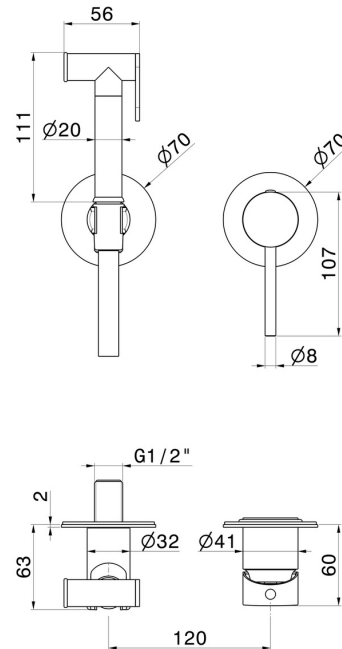

885.58.063

Single lever mixer, hot and cold water, for personal hygiene and toilet. External part - finish PVD Gun Metal

FEATURES

Material	Brass
Technology	Save Water
Installation	Wall concealed part
Control type	Single lever
Water mixing	Mechanical
Required for installation	<u>27852.00.000</u>

TECHNICAL DRAWING

 **AR Preview**
try it in your home

More Details
on our [website](#)

885.58.063

Single lever mixer, hot and cold water, for personal hygiene and toilet. External part - finish PVD Gun Metal