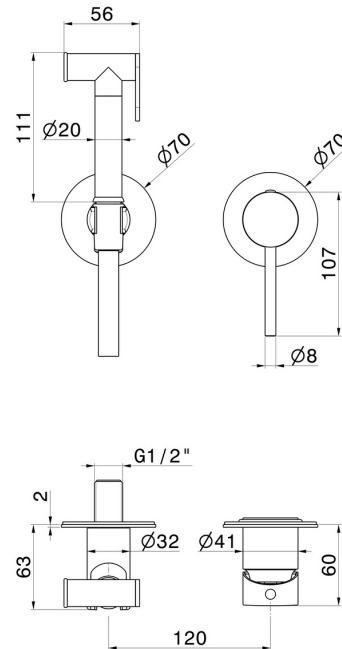

**885.59.064**

Single lever mixer, hot and cold water, for personal hygiene and toilet. External part - finish PVD Brushed Gun Metal

PVD Brushed Gun Metal

**FEATURES**

Material	<b>Brass</b>
Technology	<b>Save Water</b>
Installation	<b>Wall concealed part</b>
Control type	<b>Single lever</b>
Water mixing	<b>Mechanical</b>
Required for installation	<b><u>27852.00.000</u></b>

**TECHNICAL DRAWING**

**AR Preview**  
try it in your home

More Details  
on our [website](#)

**885.59.064**

Single lever mixer, hot and cold water, for personal hygiene and toilet. External part - finish PVD Brushed Gun Metal