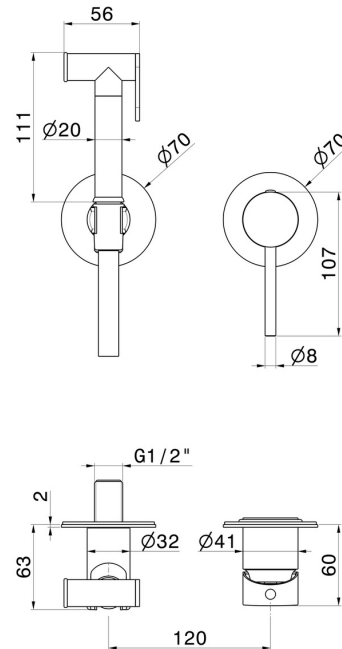

885.59.066

Single lever mixer, hot and cold water, for personal hygiene and toilet. External part - finish PVD Brushed steel

FEATURES

Material	Brass
Technology	Save Water
Installation	Wall concealed part
Control type	Single lever
Water mixing	Mechanical
Required for installation	<u>27852.00.000</u>

TECHNICAL DRAWING

AR Preview
try it in your home

More Details
on our [website](#)

885.59.066

Single lever mixer, hot and cold water, for personal hygiene and toilet. External part - finish PVD Brushed steel