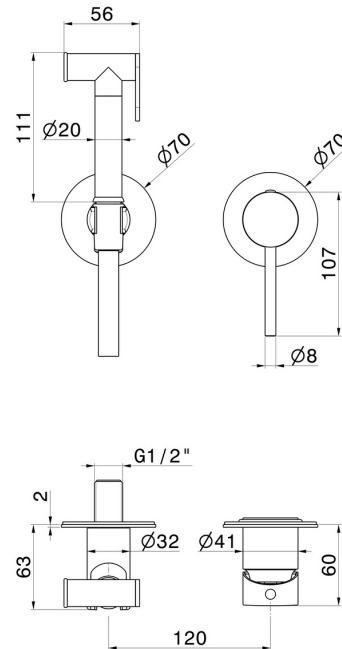

885.59.097

Single lever mixer, hot and cold water, for personal hygiene and toilet. External part - finish PVD Brushed Gold

PVD Brushed Gold

FEATURES

Material	Brass
Technology	Save Water
Installation	Wall concealed part
Control type	Single lever
Water mixing	Mechanical
Required for installation	<u>27852.00.000</u>

TECHNICAL DRAWING

 **AR Preview**
try it in your home

More Details
on our [website](#)

885.59.097

Single lever mixer, hot and cold water, for personal hygiene and toilet. External part - finish PVD Brushed Gold