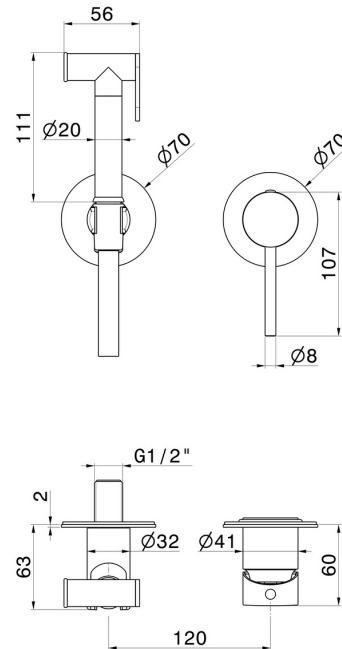

885.59.098

Single lever mixer, hot and cold water, for personal hygiene and toilet. External part - finish PVD Brushed Pale Gold

PVD Brushed Pale Gold

FEATURES

Material	Brass
Technology	Save Water
Installation	Wall concealed part
Control type	Single lever
Water mixing	Mechanical
Required for installation	<u>27852.00.000</u>

TECHNICAL DRAWING

 **AR Preview**
try it in your home

More Details
on our [website](#)

885.59.098

Single lever mixer, hot and cold water, for personal hygiene and toilet. External part - finish PVD Brushed Pale Gold