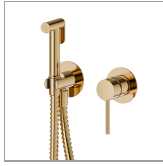

885.61.020

Single lever mixer, hot and cold water, for personal hygiene and toilet. External part - finish PVD Glossy Gold

PVD Glossy Gold

FEATURES

Material	Brass
Technology	Save Water
Installation	Wall concealed part
Control type	Single lever
Water mixing	Mechanical
Required for installation	<u>27852.00.000</u>

TECHNICAL DRAWING

 **AR Preview**
try it in your home

More Details
on our [website](#)

885.61.020

Single lever mixer, hot and cold water, for personal hygiene and toilet. External part - finish PVD Glossy Gold