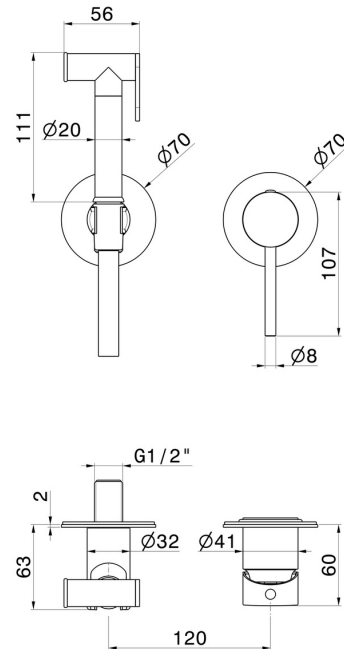

885.61.020

Single lever mixer, hot and cold water, for personal hygiene and toilet. External part - finish PVD Glossy Gold

PVD Glossy Gold

FEATURES

Material	Brass
Technology	Save Water
Installation	Wall concealed part
Control type	Single lever
Water mixing	Mechanical
Required for installation	<u>27852.00.000</u>

TECHNICAL DRAWING

 **AR Preview**
try it in your home

More Details
on our [website](#)

885.61.020

Single lever mixer, hot and cold water, for personal hygiene and toilet. External part - finish PVD Glossy Gold