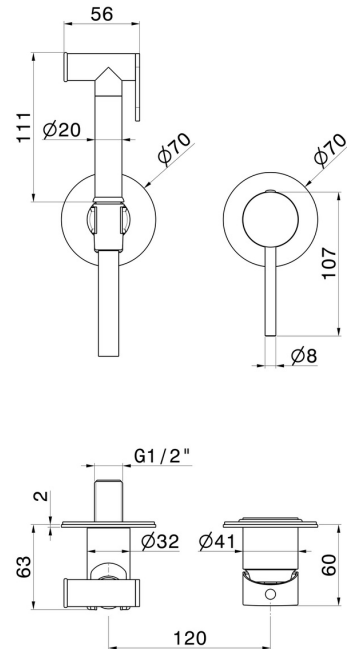

**885.M0.071**

Single lever mixer, hot and cold water, for personal hygiene and toilet. External part - finish Gold Satin

**FEATURES**

Material	<b>Brass</b>
Technology	<b>Save Water</b>
Installation	<b>Wall concealed part</b>
Control type	<b>Single lever</b>
Water mixing	<b>Mechanical</b>
Required for installation	<b><u>27852.00.000</u></b>

**TECHNICAL DRAWING**

**885.M0.071**

Single lever mixer, hot and cold water, for personal hygiene and toilet. External part - finish Gold Satin

**AVAILABLE FINISHES**

---

**M0.071**

Gold Satin

**01.014**