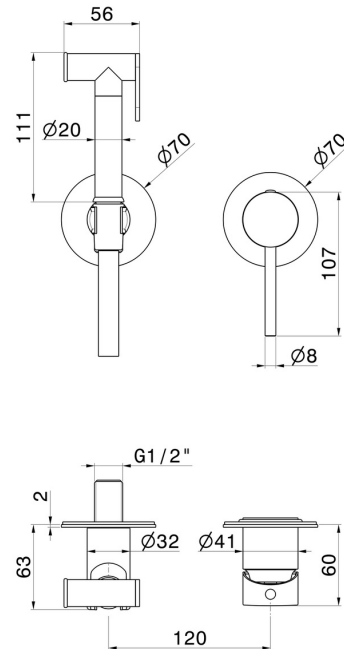

**885.M0.075**

Single lever mixer, hot and cold water, for personal hygiene and toilet. External part - finish Copper Glossy

**FEATURES**

Material	<b>Brass</b>
Technology	<b>Save Water</b>
Installation	<b>Wall concealed part</b>
Control type	<b>Single lever</b>
Water mixing	<b>Mechanical</b>
Required for installation	<b><u>27852.00.000</u></b>

**TECHNICAL DRAWING**

**885.M0.075**

Single lever mixer, hot and cold water, for personal hygiene and toilet. External part - finish Copper Glossy

**AVAILABLE FINISHES**

---

**M0.075**

Copper Glossy

**01.014**