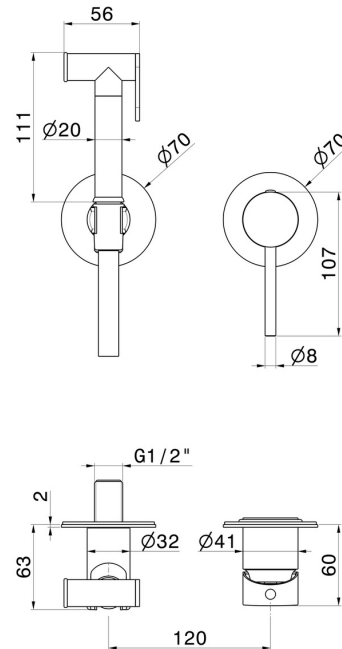

885.M0.077

Single lever mixer, hot and cold water, for personal hygiene and toilet. External part - finish Carbon Satin

FEATURES

Material	Brass
Technology	Save Water
Installation	Wall concealed part
Control type	Single lever
Water mixing	Mechanical
Required for installation	<u>27852.00.000</u>

TECHNICAL DRAWING

885.M0.077

Single lever mixer, hot and cold water, for personal hygiene and toilet. External part - finish Carbon Satin

AVAILABLE FINISHES

M0.077

Carbon Satin

01.014

finish Matt White