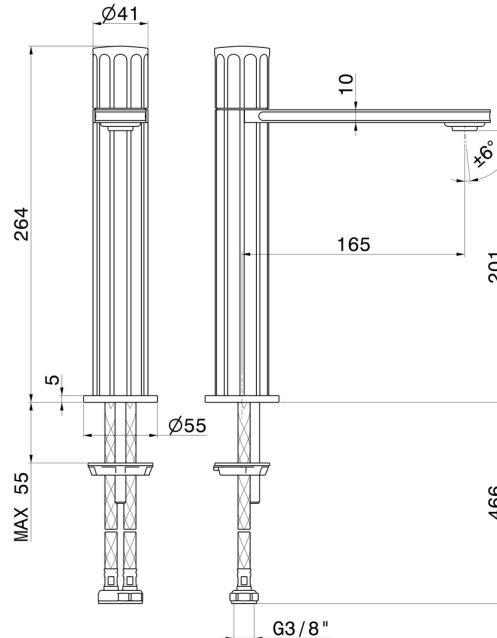

IONIKA

72814.01.014

Single lever mixer, medium version for above counter basin - finish Matt White

Without pop-up waste set

FEATURES

Material	Brass
Technology	Energy Saving - Low Lead - Save Water
Installation	Freestanding
Version	Medium version
Hole type	Single hole
Control type	Single lever
Waste / Drain set	Without waste set
Water mixing	Mechanical

TECHNICAL DRAWING

IONIKA

72814.01.014

Single lever mixer, medium version for above counter basin - finish Matt White

AVAILABLE FINISHES

01.014

Matt White

01.093