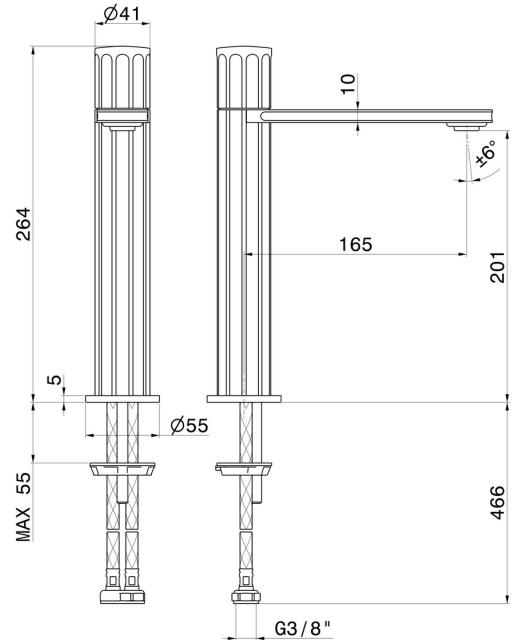

IONIKA

72814.01.093

Single lever mixer, medium version for above counter basin - finish Matt Black

Without pop-up waste set

FEATURES

Material	Brass
Technology	Energy Saving - Low Lead - Save Water
Installation	Freestanding
Version	Medium version
Hole type	Single hole
Control type	Single lever
Waste / Drain set	Without waste set
Water mixing	Mechanical

TECHNICAL DRAWING

 **AR Preview**
try it in your home

More Details
on our [website](#)

IONIKA

72814.01.093

Single lever mixer, medium version for above counter basin - finish Matt Black

AVAILABLE FINISHES

01.093