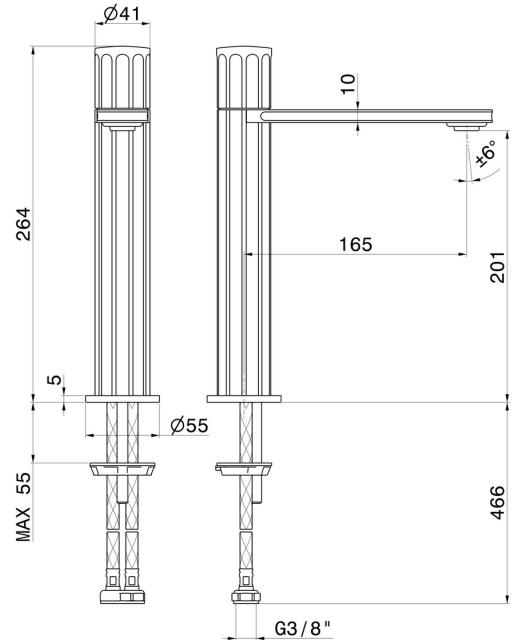

TECHNICAL DRAWING

AR Preview
try it in your home

More Details
on our [website](#)