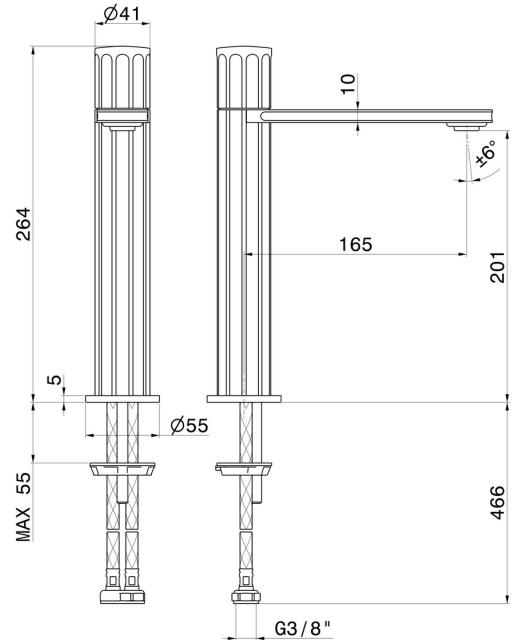

# IONIKA

**72814.59.066**

Single lever mixer, medium version for above counter basin - finish PVD Brushed steel

Without pop-up waste set

## FEATURES

Material	<b>Brass</b>
Technology	<b>Energy Saving - Low Lead - Save Water</b>
Installation	<b>Freestanding</b>
Version	<b>Medium version</b>
Hole type	<b>Single hole</b>
Control type	<b>Single lever</b>
Waste / Drain set	<b>Without waste set</b>
Water mixing	<b>Mechanical</b>

## TECHNICAL DRAWING

**IONIKA**

**72814.59.066**

Single lever mixer, medium version for above counter basin - finish PVD Brushed steel

**AVAILABLE FINISHES**

---

**59.066**

PVD Brushed steel