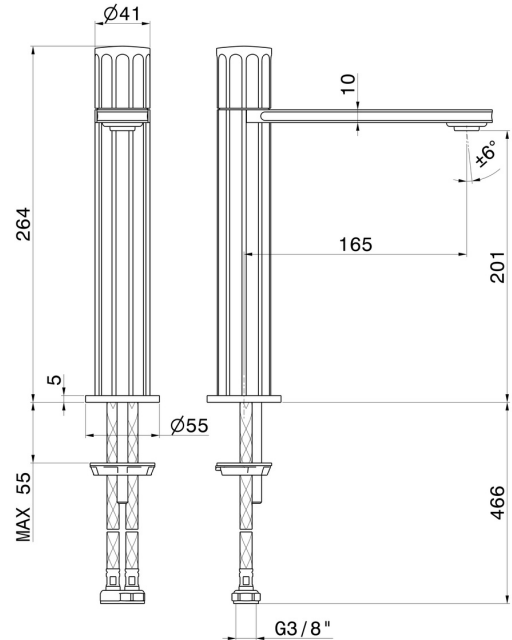

IONIKA

72814.59.067

Single lever mixer, medium version for above counter basin - finish PVD Brushed Copper Bronze

Without pop-up waste set

PVD Brushed Copper Bronze

FEATURES

Material	Brass
Technology	Energy Saving - Low Lead - Save Water
Installation	Freestanding
Version	Medium version
Hole type	Single hole
Control type	Single lever
Waste / Drain set	Without waste set
Water mixing	Mechanical

TECHNICAL DRAWING

IONIKA

72814.59.067

Single lever mixer, medium version for above counter basin - finish PVD Brushed Copper Bronze

AVAILABLE FINISHES

59.067

PVD Brushed Copper Bronze

01.014