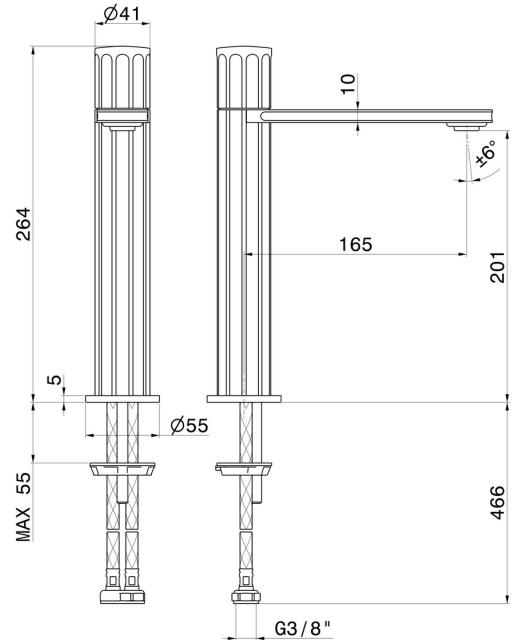

# IONIKA

**72814.59.098**

Single lever mixer, medium version for above counter basin -  
finish PVD Brushed Pale Gold

Without pop-up waste set

## FEATURES

Material	<b>Brass</b>
Technology	<b>Energy Saving - Low Lead - Save Water</b>
Installation	<b>Freestanding</b>
Version	<b>Medium version</b>
Hole type	<b>Single hole</b>
Control type	<b>Single lever</b>
Waste / Drain set	<b>Without waste set</b>
Water mixing	<b>Mechanical</b>

## TECHNICAL DRAWING

**IONIKA**

**72814.59.098**

Single lever mixer, medium version for above counter basin - finish PVD Brushed Pale Gold

**AVAILABLE FINISHES**

---

**59.098**

PVD Brushed Pale Gold