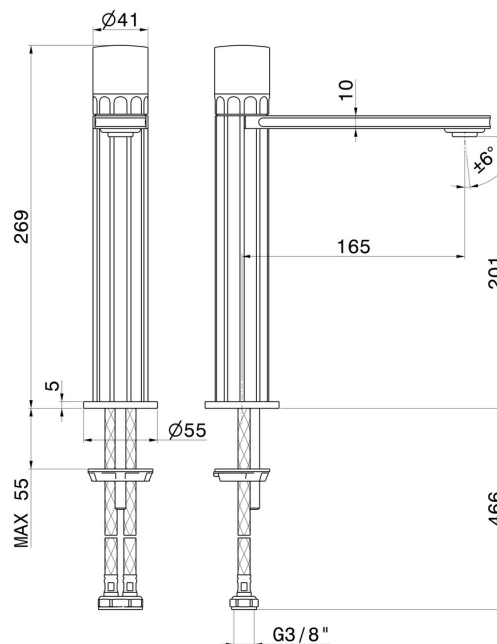

IONIKA SUPREME

72914.01.014

Single lever mixer, medium version for above counter basin - finish Matt White

Without pop-up waste set

FEATURES

Material	Brass/Marble
Technology	Energy Saving - Low Lead - Save Water
Installation	Freestanding
Version	Medium version
Hole type	Single hole
Control type	Single lever
Waste / Drain set	Without waste set
Water mixing	Mechanical

TECHNICAL DRAWING

IONIKA SUPREME

72914.01.014

Single lever mixer, medium version for above counter basin - finish Matt White

AVAILABLE FINISHES

01.014

Matt White

01.093