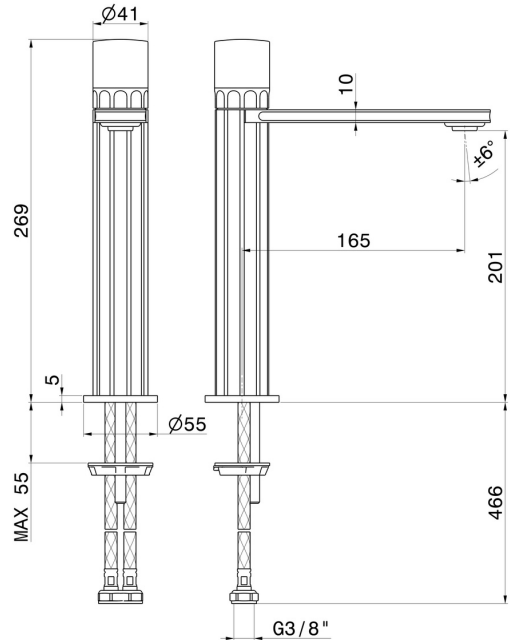

IONIKA SUPREME

72914.01.093

Single lever mixer, medium version for above counter basin - finish Matt Black

Without pop-up waste set

FEATURES

Material	Brass/Marble
Technology	Energy Saving - Low Lead - Save Water
Installation	Freestanding
Version	Medium version
Hole type	Single hole
Control type	Single lever
Waste / Drain set	Without waste set
Water mixing	Mechanical

TECHNICAL DRAWING

IONIKA SUPREME

72914.01.093

Single lever mixer, medium version for above counter basin - finish Matt Black

AVAILABLE FINISHES

01.093

Matt Black

01.014