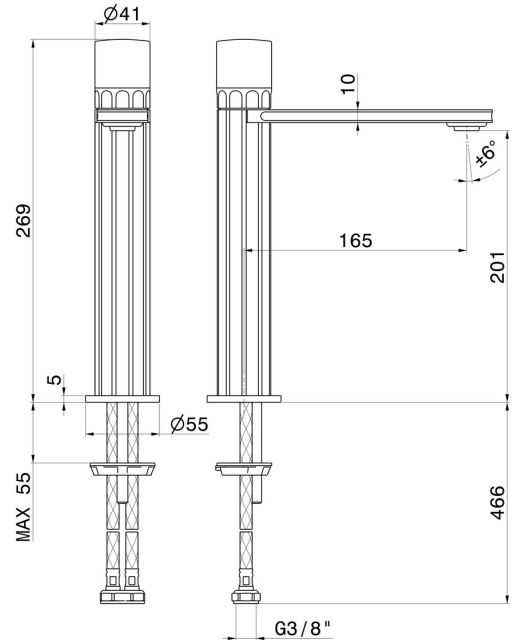

IONIKA SUPREME

72914.21.018

Single lever mixer, medium version for above counter basin - finish Chrome

Without pop-up waste set

FEATURES

Material	Brass/Marble
Technology	Energy Saving - Low Lead - Save Water
Installation	Freestanding
Version	Medium version
Hole type	Single hole
Control type	Single lever
Waste / Drain set	Without waste set
Water mixing	Mechanical

TECHNICAL DRAWING

IONIKA SUPREME

72914.21.018

Single lever mixer, medium version for above counter basin - finish Chrome

AVAILABLE FINISHES

21.018

Chrome

01.014