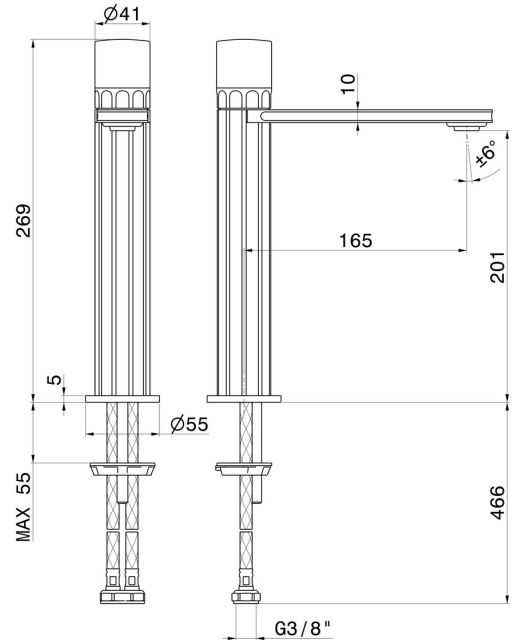

## 72914.59.064

Single lever mixer, medium version for above counter basin - finish PVD Brushed Gun Metal

Without pop-up waste set

### FEATURES

Material	<b>Brass/Marble</b>
Technology	<b>Energy Saving - Low Lead - Save Water</b>
Installation	<b>Freestanding</b>
Version	<b>Medium version</b>
Hole type	<b>Single hole</b>
Control type	<b>Single lever</b>
Waste / Drain set	<b>Without waste set</b>
Water mixing	<b>Mechanical</b>

### TECHNICAL DRAWING

**IONIKA SUPREME**

**72914.59.064**

Single lever mixer, medium version for above counter basin - finish PVD Brushed Gun Metal

**AVAILABLE FINISHES**

---

**59.064**

PVD Brushed Gun Metal