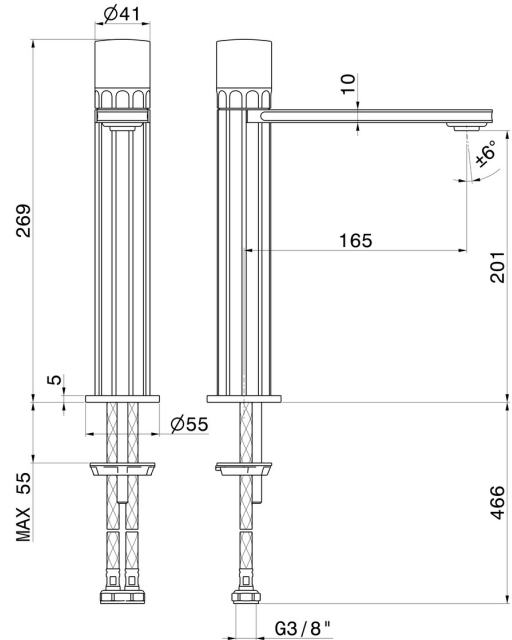

# IONIKA SUPREME

**72914.59.066**

Single lever mixer, medium version for above counter basin - finish PVD Brushed steel

Without pop-up waste set

## FEATURES

Material	<b>Brass/Marble</b>
Technology	<b>Energy Saving - Low Lead - Save Water</b>
Installation	<b>Freestanding</b>
Version	<b>Medium version</b>
Hole type	<b>Single hole</b>
Control type	<b>Single lever</b>
Waste / Drain set	<b>Without waste set</b>
Water mixing	<b>Mechanical</b>

## TECHNICAL DRAWING

## **IONIKA SUPREME**

**72914.59.066**

Single lever mixer, medium version for above counter basin - finish PVD Brushed steel