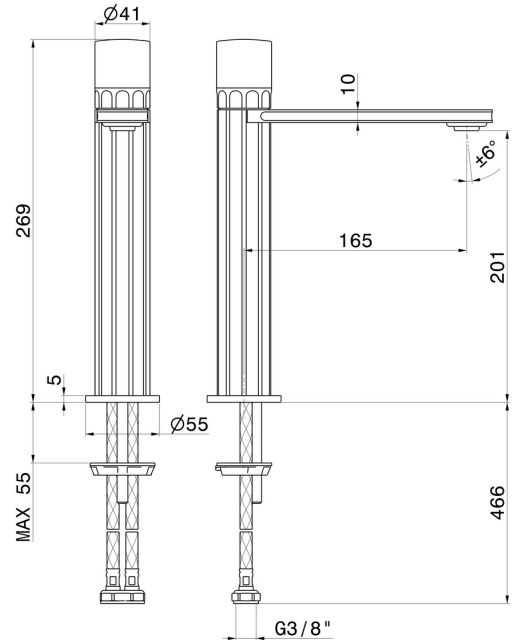

IONIKA SUPREME

72914.59.067

Single lever mixer, medium version for above counter basin -
finish PVD Brushed Copper Bronze

Without pop-up waste set

PVD Brushed Copper Bronze

FEATURES

Material	Brass/Marble
Technology	Energy Saving - Low Lead - Save Water
Installation	Freestanding
Version	Medium version
Hole type	Single hole
Control type	Single lever
Waste / Drain set	Without waste set
Water mixing	Mechanical

TECHNICAL DRAWING

 **AR Preview**
try it in your home

More Details
on our [website](#)

IONIKA SUPREME

72914.59.067

Single lever mixer, medium version for above counter basin - finish PVD Brushed Copper Bronze