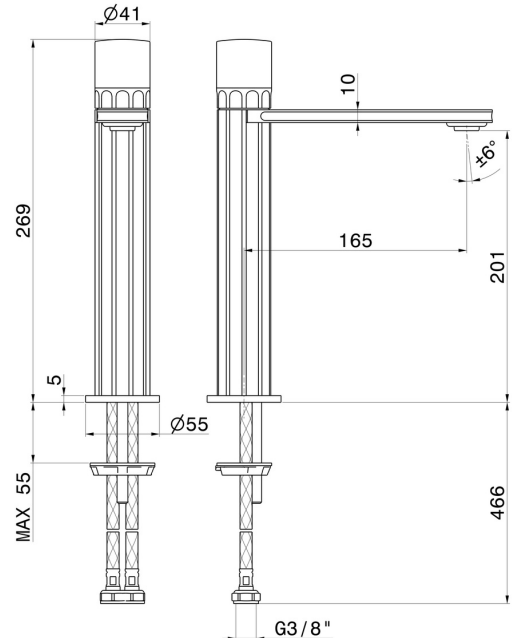

# IONIKA SUPREME

**72914.59.098**

Single lever mixer, medium version for above counter basin - finish PVD Brushed Pale Gold

Without pop-up waste set

## FEATURES

Material	<b>Brass/Marble</b>
Technology	<b>Energy Saving - Low Lead - Save Water</b>
Installation	<b>Freestanding</b>
Version	<b>Medium version</b>
Hole type	<b>Single hole</b>
Control type	<b>Single lever</b>
Waste / Drain set	<b>Without waste set</b>
Water mixing	<b>Mechanical</b>

## TECHNICAL DRAWING

**IONIKA SUPREME**

**72914.59.098**

Single lever mixer, medium version for above counter basin - finish PVD Brushed Pale Gold

**AVAILABLE FINISHES**

---

**59.098**

PVD Brushed Pale Gold